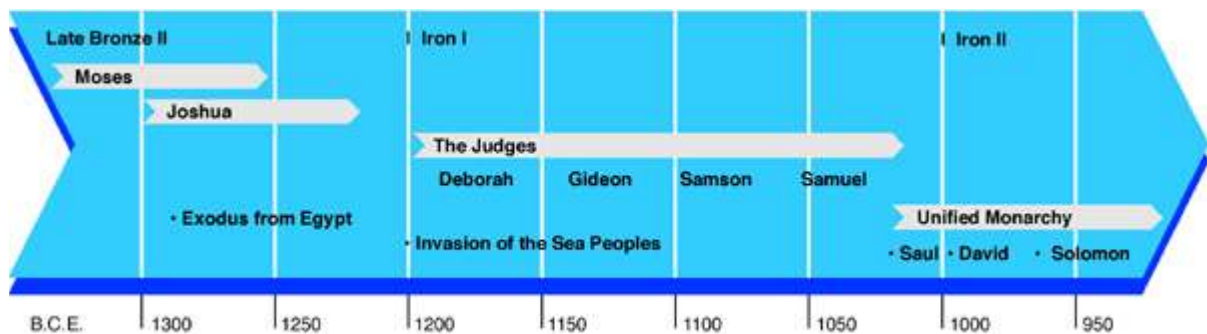

Outline of Joshua

- I. Military Campaigns ([1-12](#))
 - A. Yahweh Commissions Joshua ([1](#))
 - B. Spying the Land ([2](#))
 - C. Crossing the Jordan ([3-4](#))
 - D. Events at Gilgal ([5](#))
 - E. Military Stories ([6-12](#))
 - 1. Jericho ([6](#))
 - 2. Ai ([7-8](#))
 - 3. Southern City-States ([9-10](#))
 - 4. Hazor ([11](#))
 - 5. List of Conquests ([12](#))
- II. Tribal Territories ([13-21](#))
 - A. Settlement of Claims ([13-17](#))
 - B. Remainder of Tribes ([18-19](#))
 - C. Cities of Refuge ([20](#))
 - D. Levitical Cities ([21](#))
- III. Covenant Considerations ([22-24](#))
 - A. Worship in Transjordan ([22](#))
 - B. Covenant Address to Leaders ([23](#))
 - C. Covenant Renewal at Shechem ([24](#))

Samuel: Rise of the Monarchy

[Introduction and Key Terms](#)

[Story Line](#)

[1. Samuel Cycle \(1 Samuel 1-12\)](#)

[A. The Early Samuel \(1:1-4:1a\)](#)

[B. Travels of the Ark \(4:1b-7:17\)](#)

[C. Search for a King \(8-12\)](#)